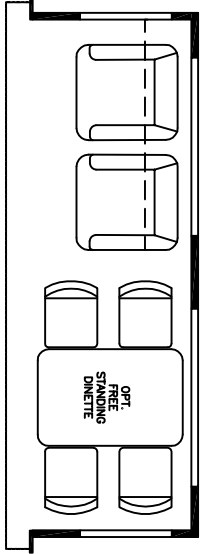

3125RT

QUEEN BED
80 X 80

WARDROBE
&
SHELVES

CLOSET/
WASHER/
DRYER
CABINET

CARPET

SHOWER

LINOLEUM

STEP
STEP

PANTRY

LINEN

REFER.

LINOLEUM

OVERHEAD
CABINET

MICRO

CARPET

OVERHEAD CABINET

SOFA
HIDE-A-
BED

OVERHEAD CABINET
40" POP UP LCD TV

OVERHEAD CABINET

STO.
DINETTE