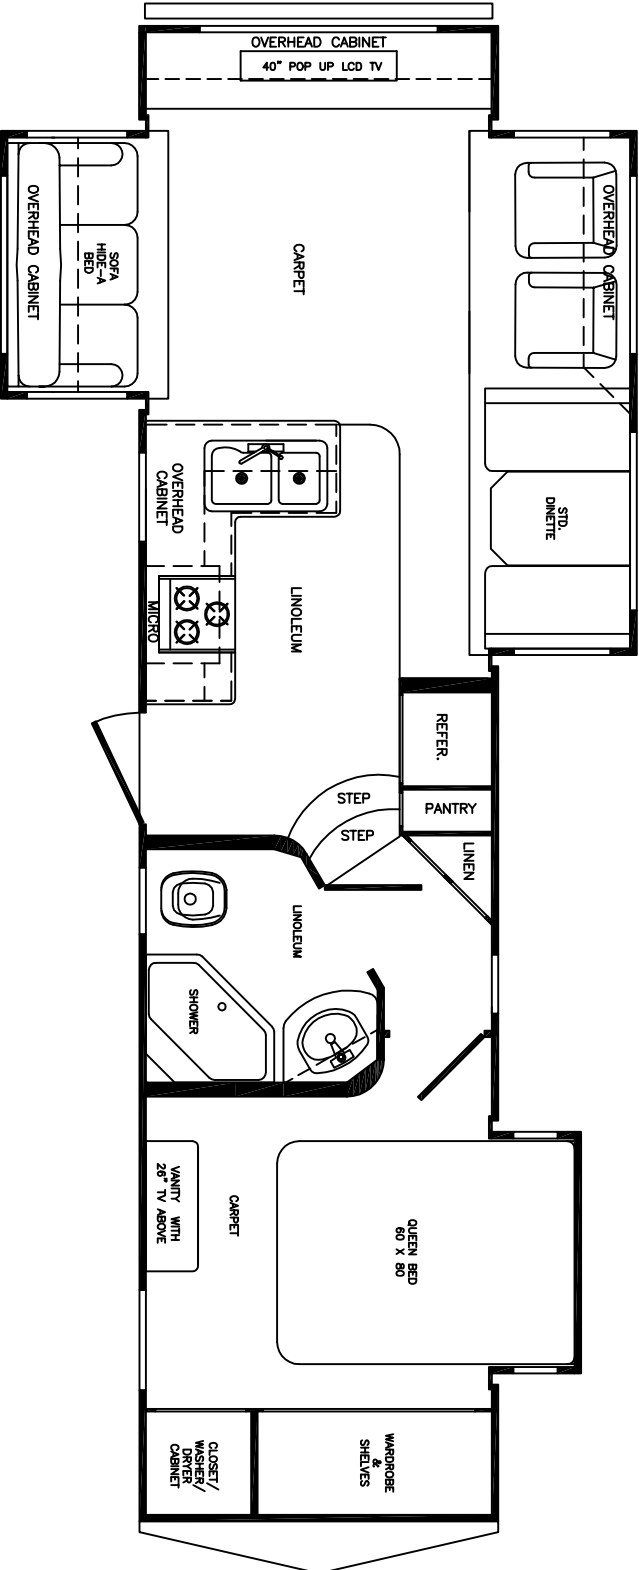

3125RT

QUEEN BED
80 X 80

WARDROBE
&
SHELVES

CLOSET/
WASHER/
DRYER
CABINET

CARPET

SHOWER

LINOLEUM

STEP
STEP

PANTRY

LINEN

REFER.

LINOLEUM

OVERHEAD
CABINET

MICRO

CARPET

OVERHEAD CABINET

SOFA
HIDE-A-
BED

OVERHEAD CABINET
40" POP UP LCD TV

OVERHEAD CABINET

STO.
DINETTE